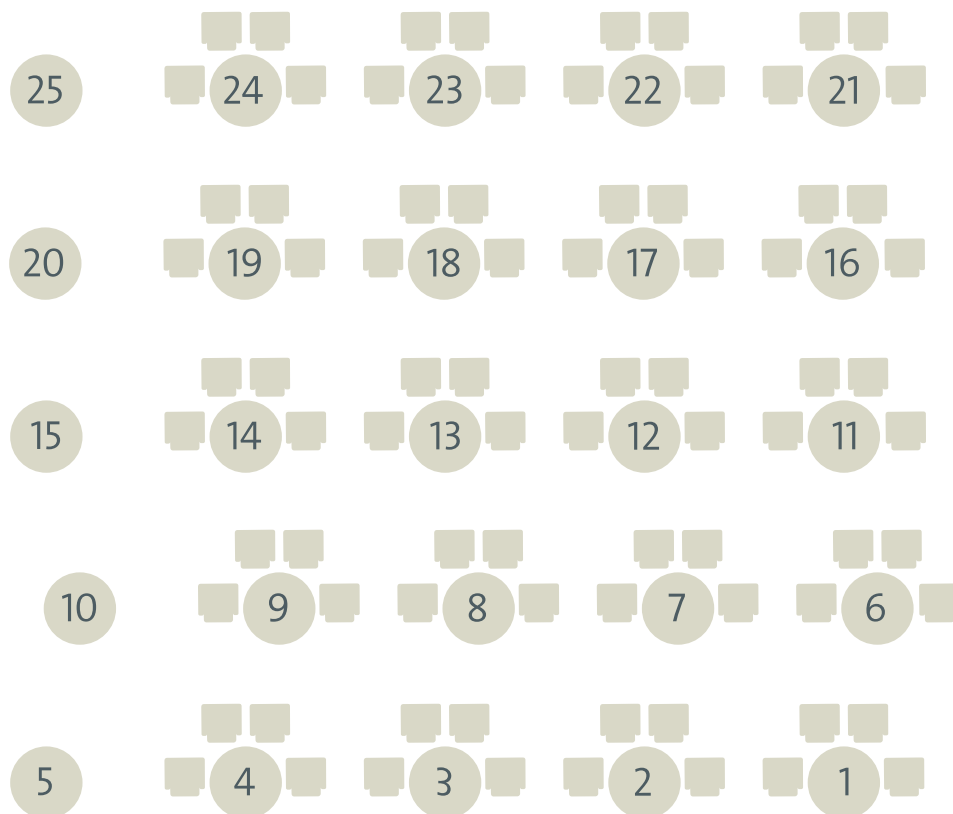

ST. JACOBS SCHOOLHOUSE THEATRE

REDUCED CAPACITY

STAGE