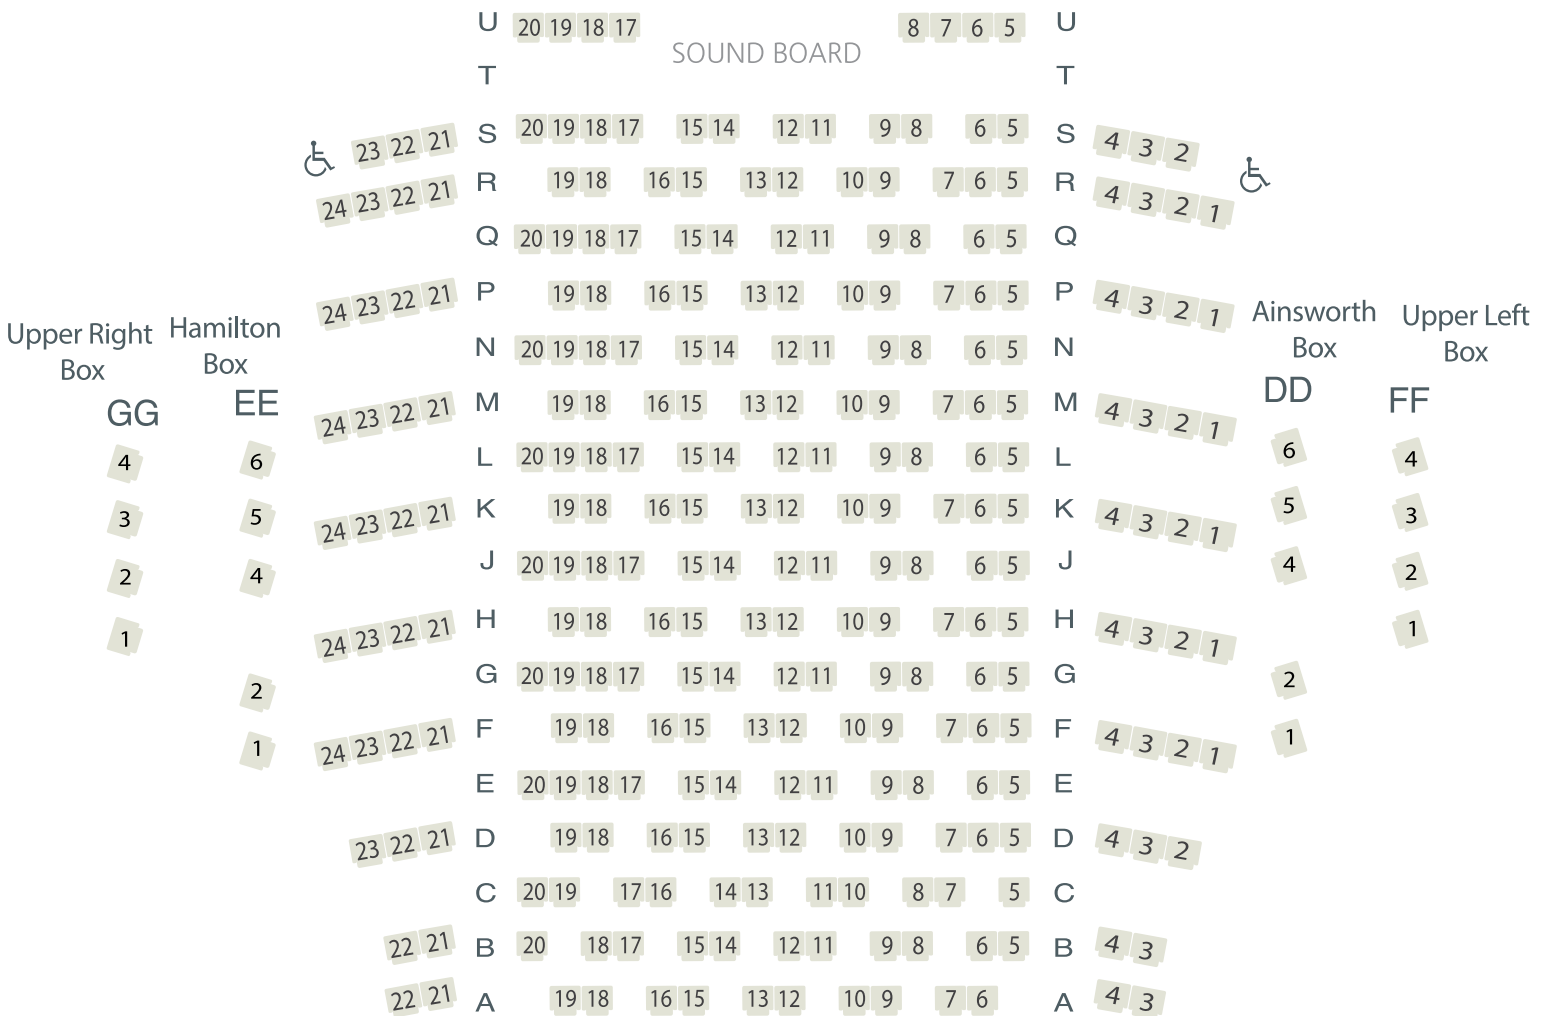

HAMILTON FAMILY THEATRE CAMBRIDGE

The Mattamy Auditorium

REDUCED CAPACITY

Balcony

STAGE

Free Parking Wheelchair Accessible, Elevator to Balcony

506 Seats