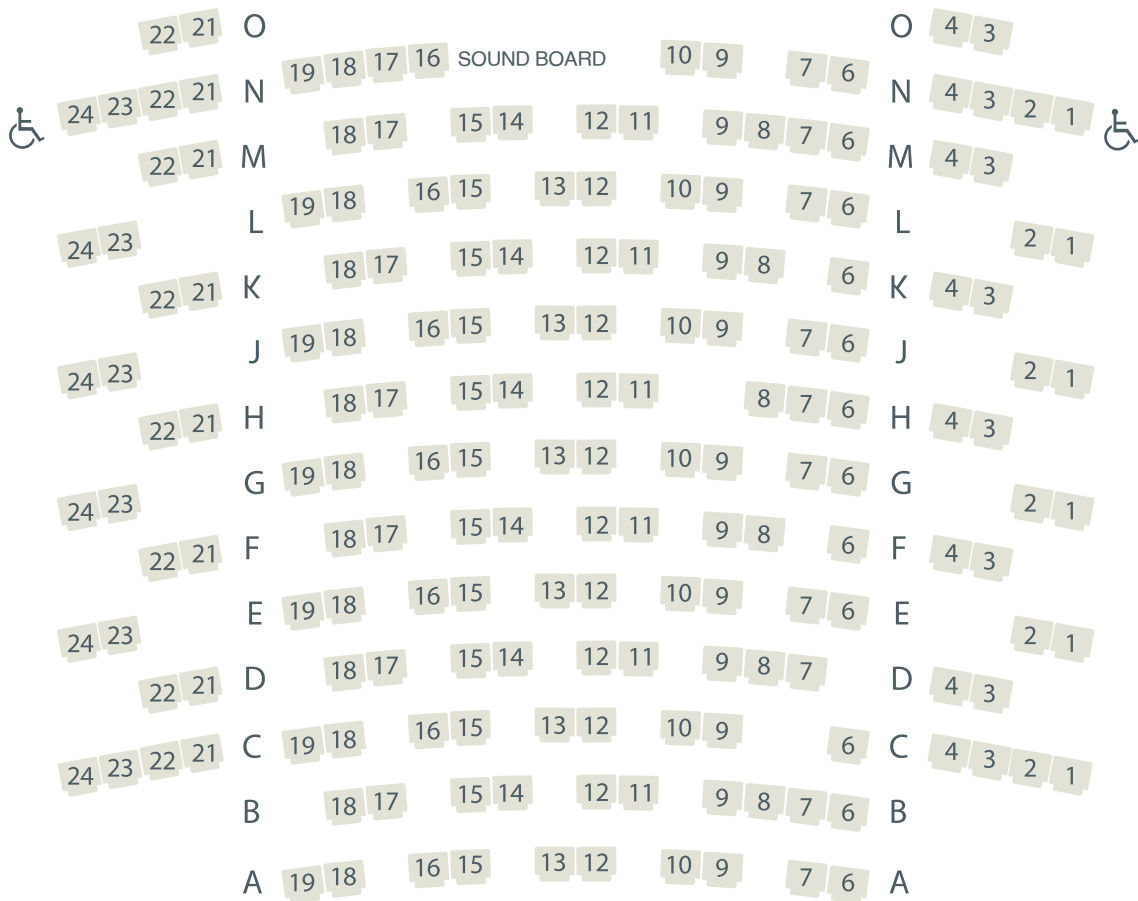

DRAYTON FESTIVAL THEATRE

REDUCED CAPACITY

Balcony

STAGE

Free Parking

Wheelchair Accessible, Elevator to Balcony

385 Seats